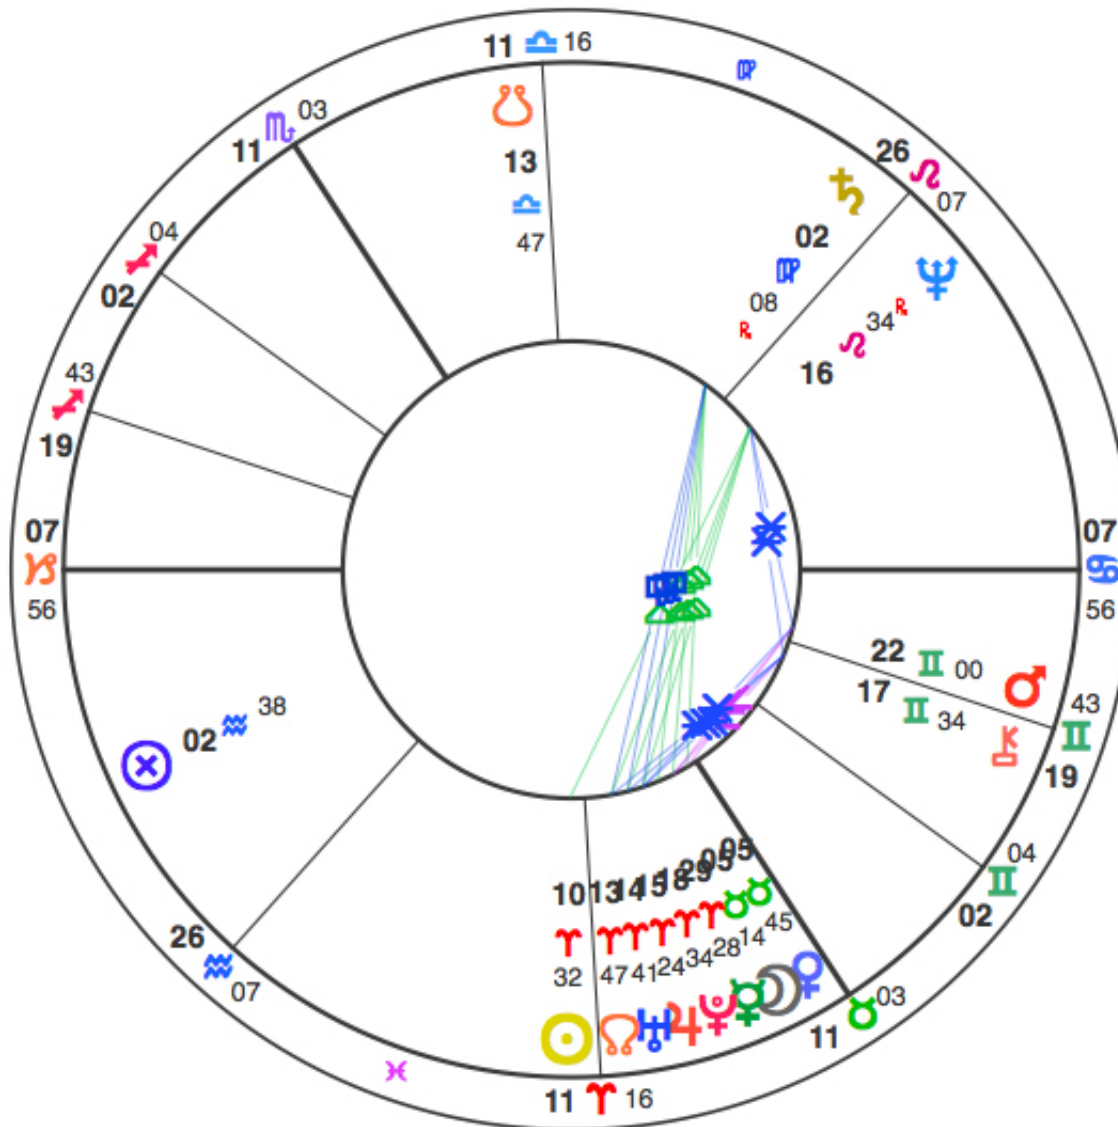

The astrology of a biography

The birth chart of René Descartes

This person has six planets in the third house. This placement is associated with the figure of Mercury, whose equivalent in Egyptian mythology, Thot, represents the capacity to perceive, to delimit reality through language, to compare, to learn, to discern, to develop interpretation systems, thought patterns and the rational ability. This archetype could manifest in practice in infinite ways. The owner of this birth chart chose to write: "I think, therefore I am". This is the birth chart of Rene Descartes. His philosophy, represented by Jupiter(♃) is in conjunction with the sign of the times, Plutón (♇). And it was associated with the beginning of modernity.

Rene Descartes

Natal Chart

Sunday, 31 March 1596

02:00:00 LMT

La Haye du Puits, France

49N18 / 1W33

Tropical Placidus True Node

Carolina Sawney
Planeta Aleph
www.planetaaleph.com

References

The planets

Sun: ☉; Moon: ☾; Mercury: ☿; Venus: ♀; Mars: ♂; Jupiter: ♃; Saturn: ♄; Uranus: ♅; Neptune: ♆; Pluto: ♇.

Join the conversation. Share with readers from around the world.